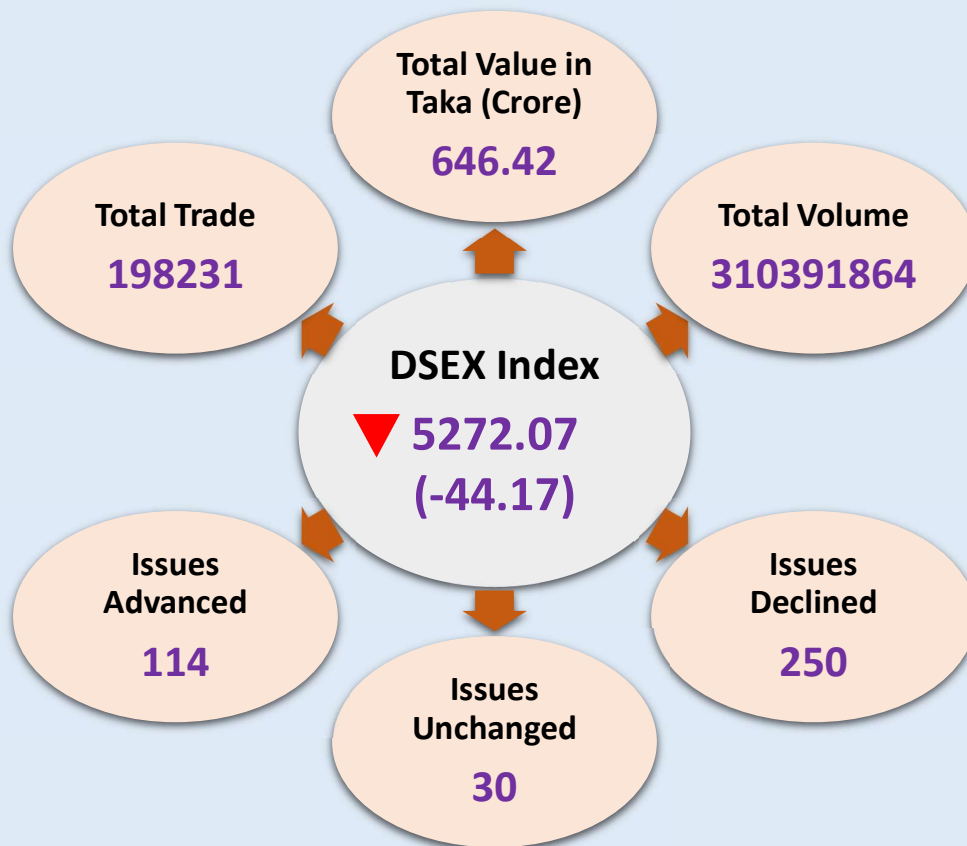

Daily

Market Update

29th March 2026

 www.islctg.com  [Island Securities Ltd.](#)  [Island Securities Ltd.](#)

 01730702161, 01730042939